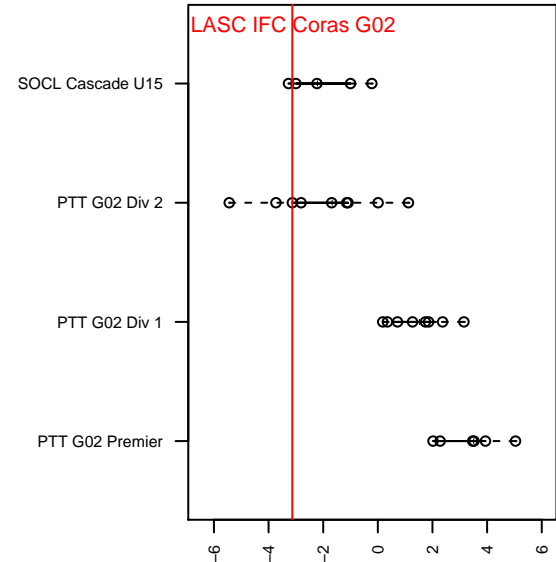

LASC IFC Coras G02

, OR
G02 total strength=885
attack=1.56 defense=1.16
fall league = PTT G02 Div 2

alt names used:
IFC 02G Coras

Venues played:
2016 PTT G02 Division 2

**attack and defense variance (black dot)
relative to other teams
and top 10 in region**

**attack and defense rating
relative to others at age
and all opponents in last 13 months**

Performance relative to 13 month average

Performance relative to 13 month average

date	home		away		venue	pred.home	pred.away
2016-11-05	CYSA Timber Barons Green G02	8	LASC IFC Coras G02	0	2016 PTT G02 Division 2	5.41	0.45
2016-10-29	LASC IFC Coras G02	0	Oregon Trails FC Fusion G02	3	2016 PTT G02 Division 2	0.48	4.87
2016-10-23	BSC Hood River Black G02	2	LASC IFC Coras G02	3	2016 PTT G02 Division 2	1.19	1.72
2016-10-22	LASC IFC Coras G02	0	CYSA Timber Barons Green G02	6	2016 PTT G02 Division 2	0.45	5.41
2016-10-09	PCU Red G02	1	LASC IFC Coras G02	0	2016 PTT G02 Division 2	2.45	0.67
2016-10-08	LASC IFC Coras G02	0	FC Portland White G02	3	2016 PTT G02 Division 2	0.33	6.16
2016-10-02	LASC IFC Coras G02	1	Westside Timbers Samba TS G02	5	2016 PTT G02 Division 2	0.58	2.54
2016-10-01	LASC IFC Coras G02	2	BSC Hood River Black G02	2	2016 PTT G02 Division 2	1.72	1.19
2016-09-25	LASC IFC Coras G02	2	BSC Portland Gold G02	1	2016 PTT G02 Division 2	1.19	2.79
2016-09-24	Pelada FA Willamette G02	4	LASC IFC Coras G02	1	2016 PTT G02 Division 2	2.09	1.64
2016-09-11	Pacific FC United G02	4	LASC IFC Coras G02	1	2016 PTT G02 Division 2	5.53	0.39
2016-09-10	THUSC Rapiidum G02	1	LASC IFC Coras G02	1	2016 PTT G02 Division 2	0.38	1.38