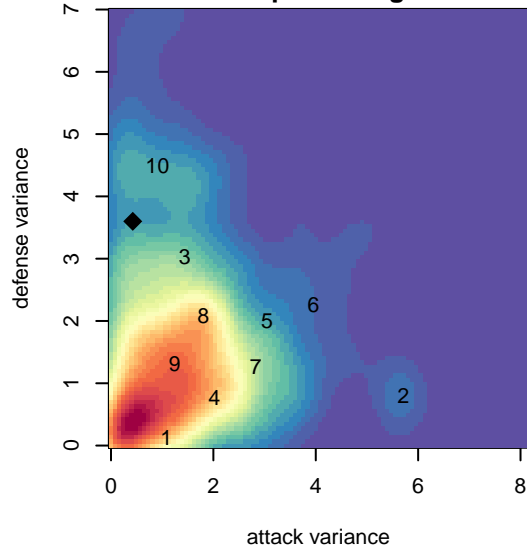

LASC IFC Coras G02

, OR
G02 total strength=885
attack=1.56 defense=1.16
fall league = PTT G02 Div 2

alt names used:
IFC 02G Coras

Venues played:
2016 PTT G02 Division 2

**attack and defense variance (black dot)
relative to other teams
and top 10 in region**

**attack and defense rating
relative to others at age
and all opponents in last 13 months**

Performance relative to 13 month average

Performance relative to 13 month average

date	home		away		venue	pred.home	pred.away
2016-11-05	CYSA Timber Barons Green G02	8	LASC IFC Coras G02	0	2016 PTT G02 Division 2	5.41	0.45
2016-10-29	LASC IFC Coras G02	0	Oregon Trails FC Fusion G02	3	2016 PTT G02 Division 2	0.48	4.87
2016-10-23	BSC Hood River Black G02	2	LASC IFC Coras G02	3	2016 PTT G02 Division 2	1.19	1.72
2016-10-22	LASC IFC Coras G02	0	CYSA Timber Barons Green G02	6	2016 PTT G02 Division 2	0.45	5.41
2016-10-09	PCU Red G02	1	LASC IFC Coras G02	0	2016 PTT G02 Division 2	2.45	0.67
2016-10-08	LASC IFC Coras G02	0	FC Portland White G02	3	2016 PTT G02 Division 2	0.33	6.16
2016-10-02	LASC IFC Coras G02	1	Westside Timbers Samba TS G02	5	2016 PTT G02 Division 2	0.58	2.54
2016-10-01	LASC IFC Coras G02	2	BSC Hood River Black G02	2	2016 PTT G02 Division 2	1.72	1.19
2016-09-25	LASC IFC Coras G02	2	BSC Portland Gold G02	1	2016 PTT G02 Division 2	1.19	2.79
2016-09-24	Pelada FA Willamette G02	4	LASC IFC Coras G02	1	2016 PTT G02 Division 2	2.09	1.64
2016-09-11	Pacific FC United G02	4	LASC IFC Coras G02	1	2016 PTT G02 Division 2	5.53	0.39
2016-09-10	THUSC Rapiidum G02	1	LASC IFC Coras G02	1	2016 PTT G02 Division 2	0.38	1.38